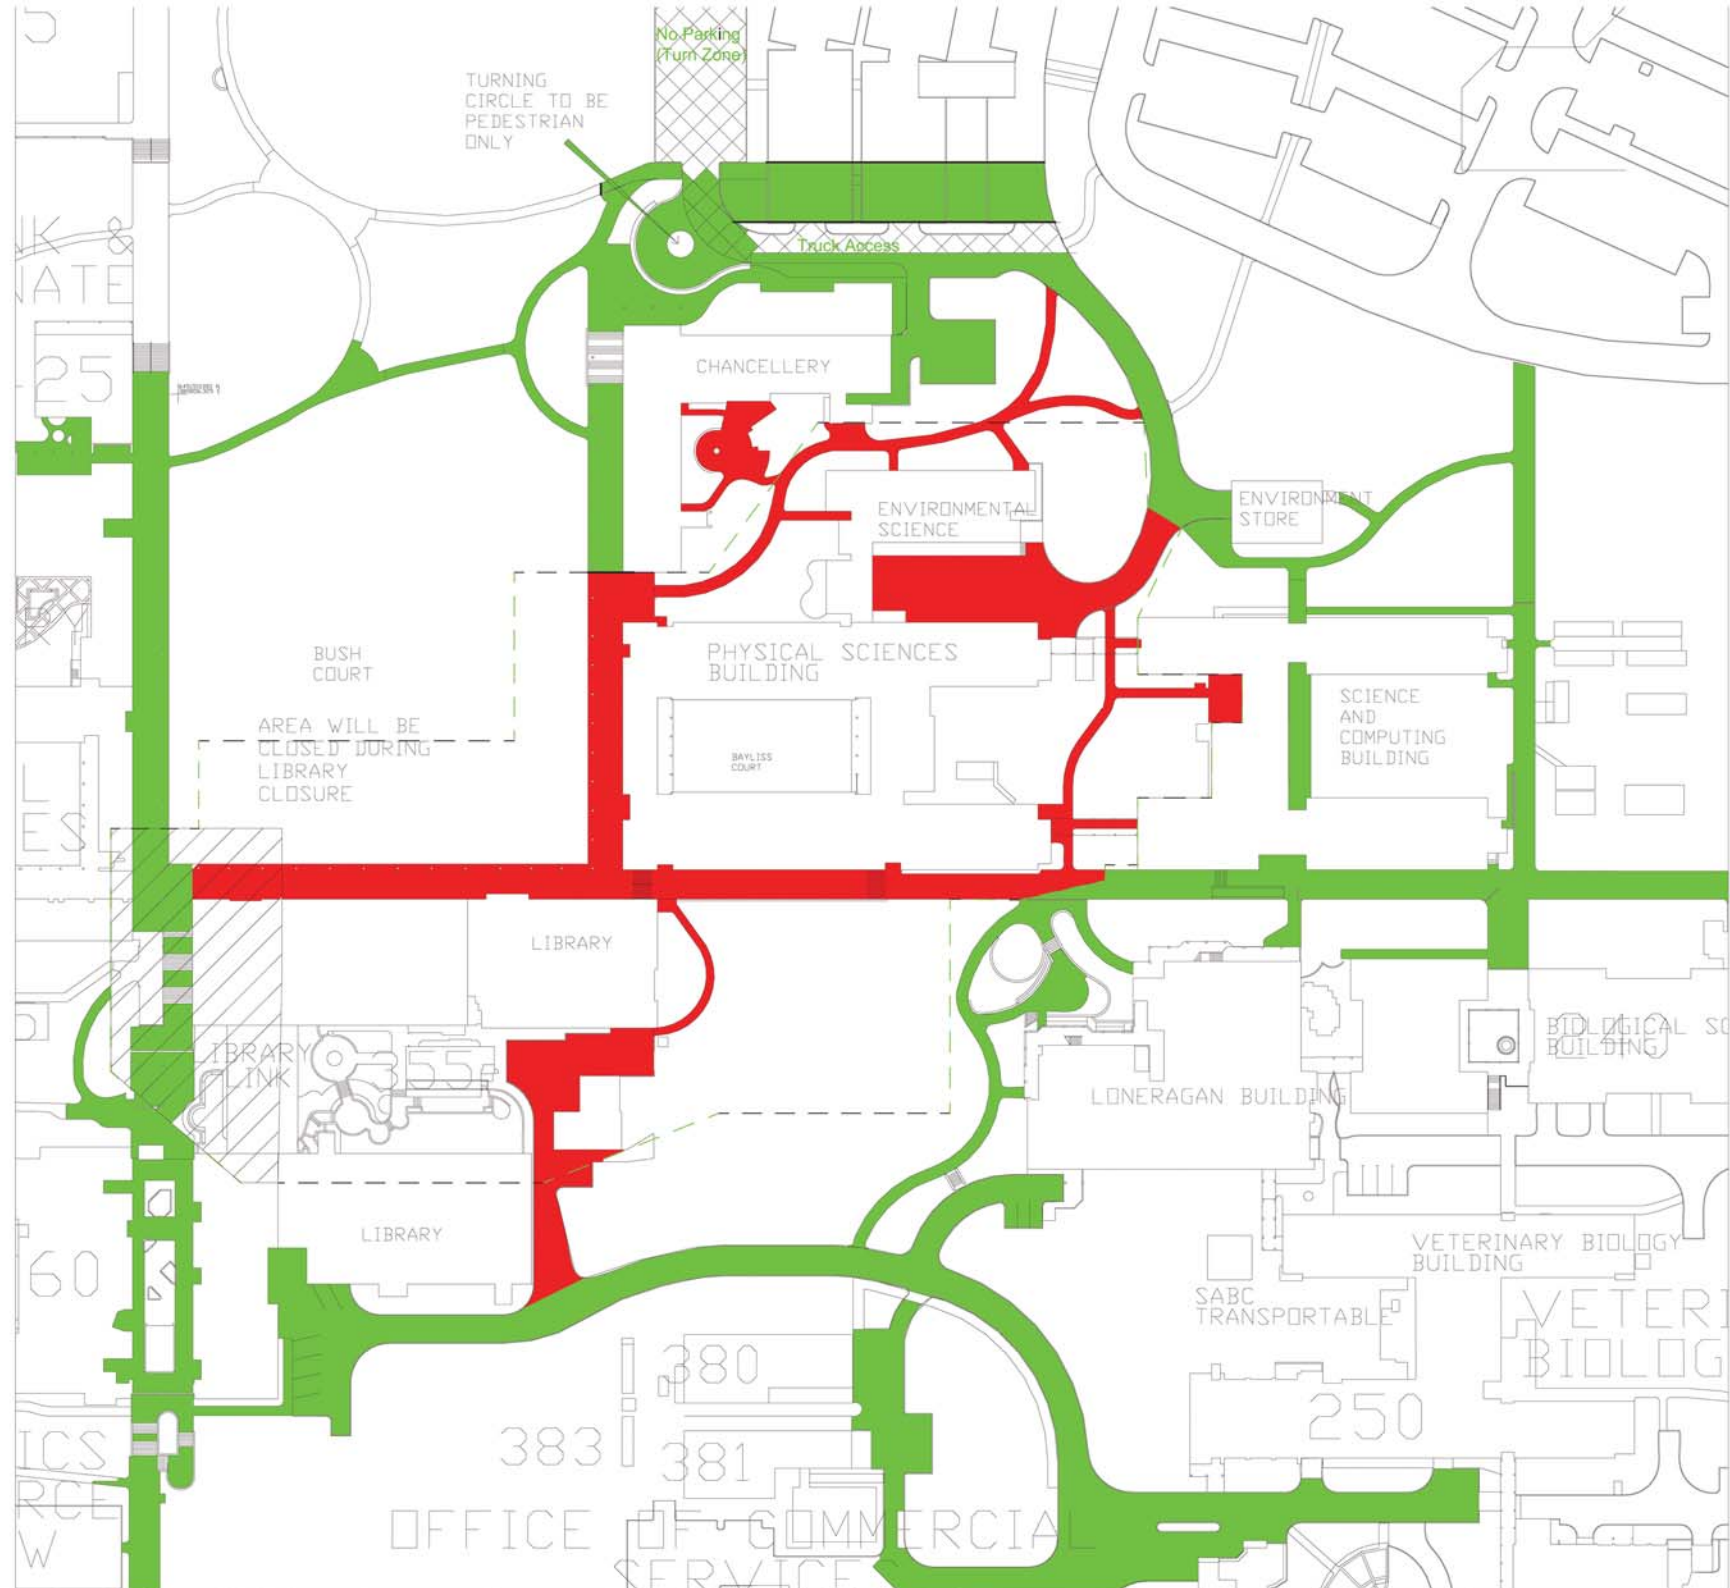

Physical Sciences, Environmental Science and Library North Wing

Closure Dates
 Environmental Sciences and Physical Sciences
 12/12/06 to 11/01/07

 Library North Wing, Nexus Theatre,
 Kim Beazley Lecture Theatre and Computer Lab
 23/12/06 to 25/01/07

Science and Computing Pathway Closure Dates

Science and Computing
 8/11/06 to 11/12/06